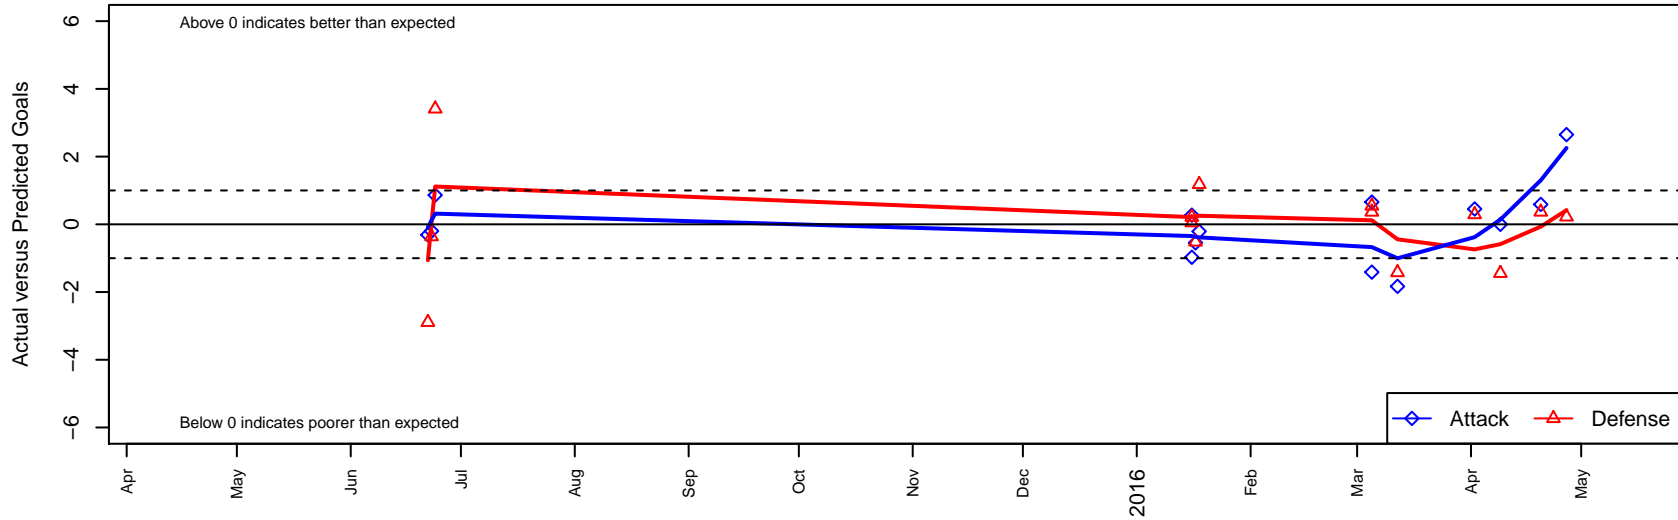

Boise Nationals SC Premier G98

Boise Nationals
 Boise, ID
 G98 total strength=1572
 attack=13.32 defense=15.83
 spr league = Spr Idaho D3 U17/18 A U18, Spr I

alt names used:
 BNSC Premier (ID) (SC)
 BNSC Premier

Venues played:
 2015 Far West Regionals U16
 2015 Portland Winter Showcase U17
 2015 Spr Idaho D3 U17/18 A U18
 2015 Spr Idaho D3 U17/18 B U18

Boise Nationals SC Premier G98
 Dots are actual minus expected GF (blue circles) and GA (red triangles).
 Blue line is smoothed change in attack strength. Red is smoothed change in defense strength.

**attack and defense variance (black dot)
relative to other teams
and top 10 in region**

**attack and defense rating
relative to others at age
and all opponents in last 13 months**

**attack and defense rating
relative to others at age
and all opponents in last 13 months**

Performance relative to 13 month average

Performance relative to 13 month average

Distribution of opponents
 Red = Lose zone, Blue = Win zone, Green = Even
 Black line separates win/lose zones

lot. A=Neither has attack advantage, B=Opponent has both attack and defense advantage, C=Opponent has both attack and defense disadvantage, D=Both have